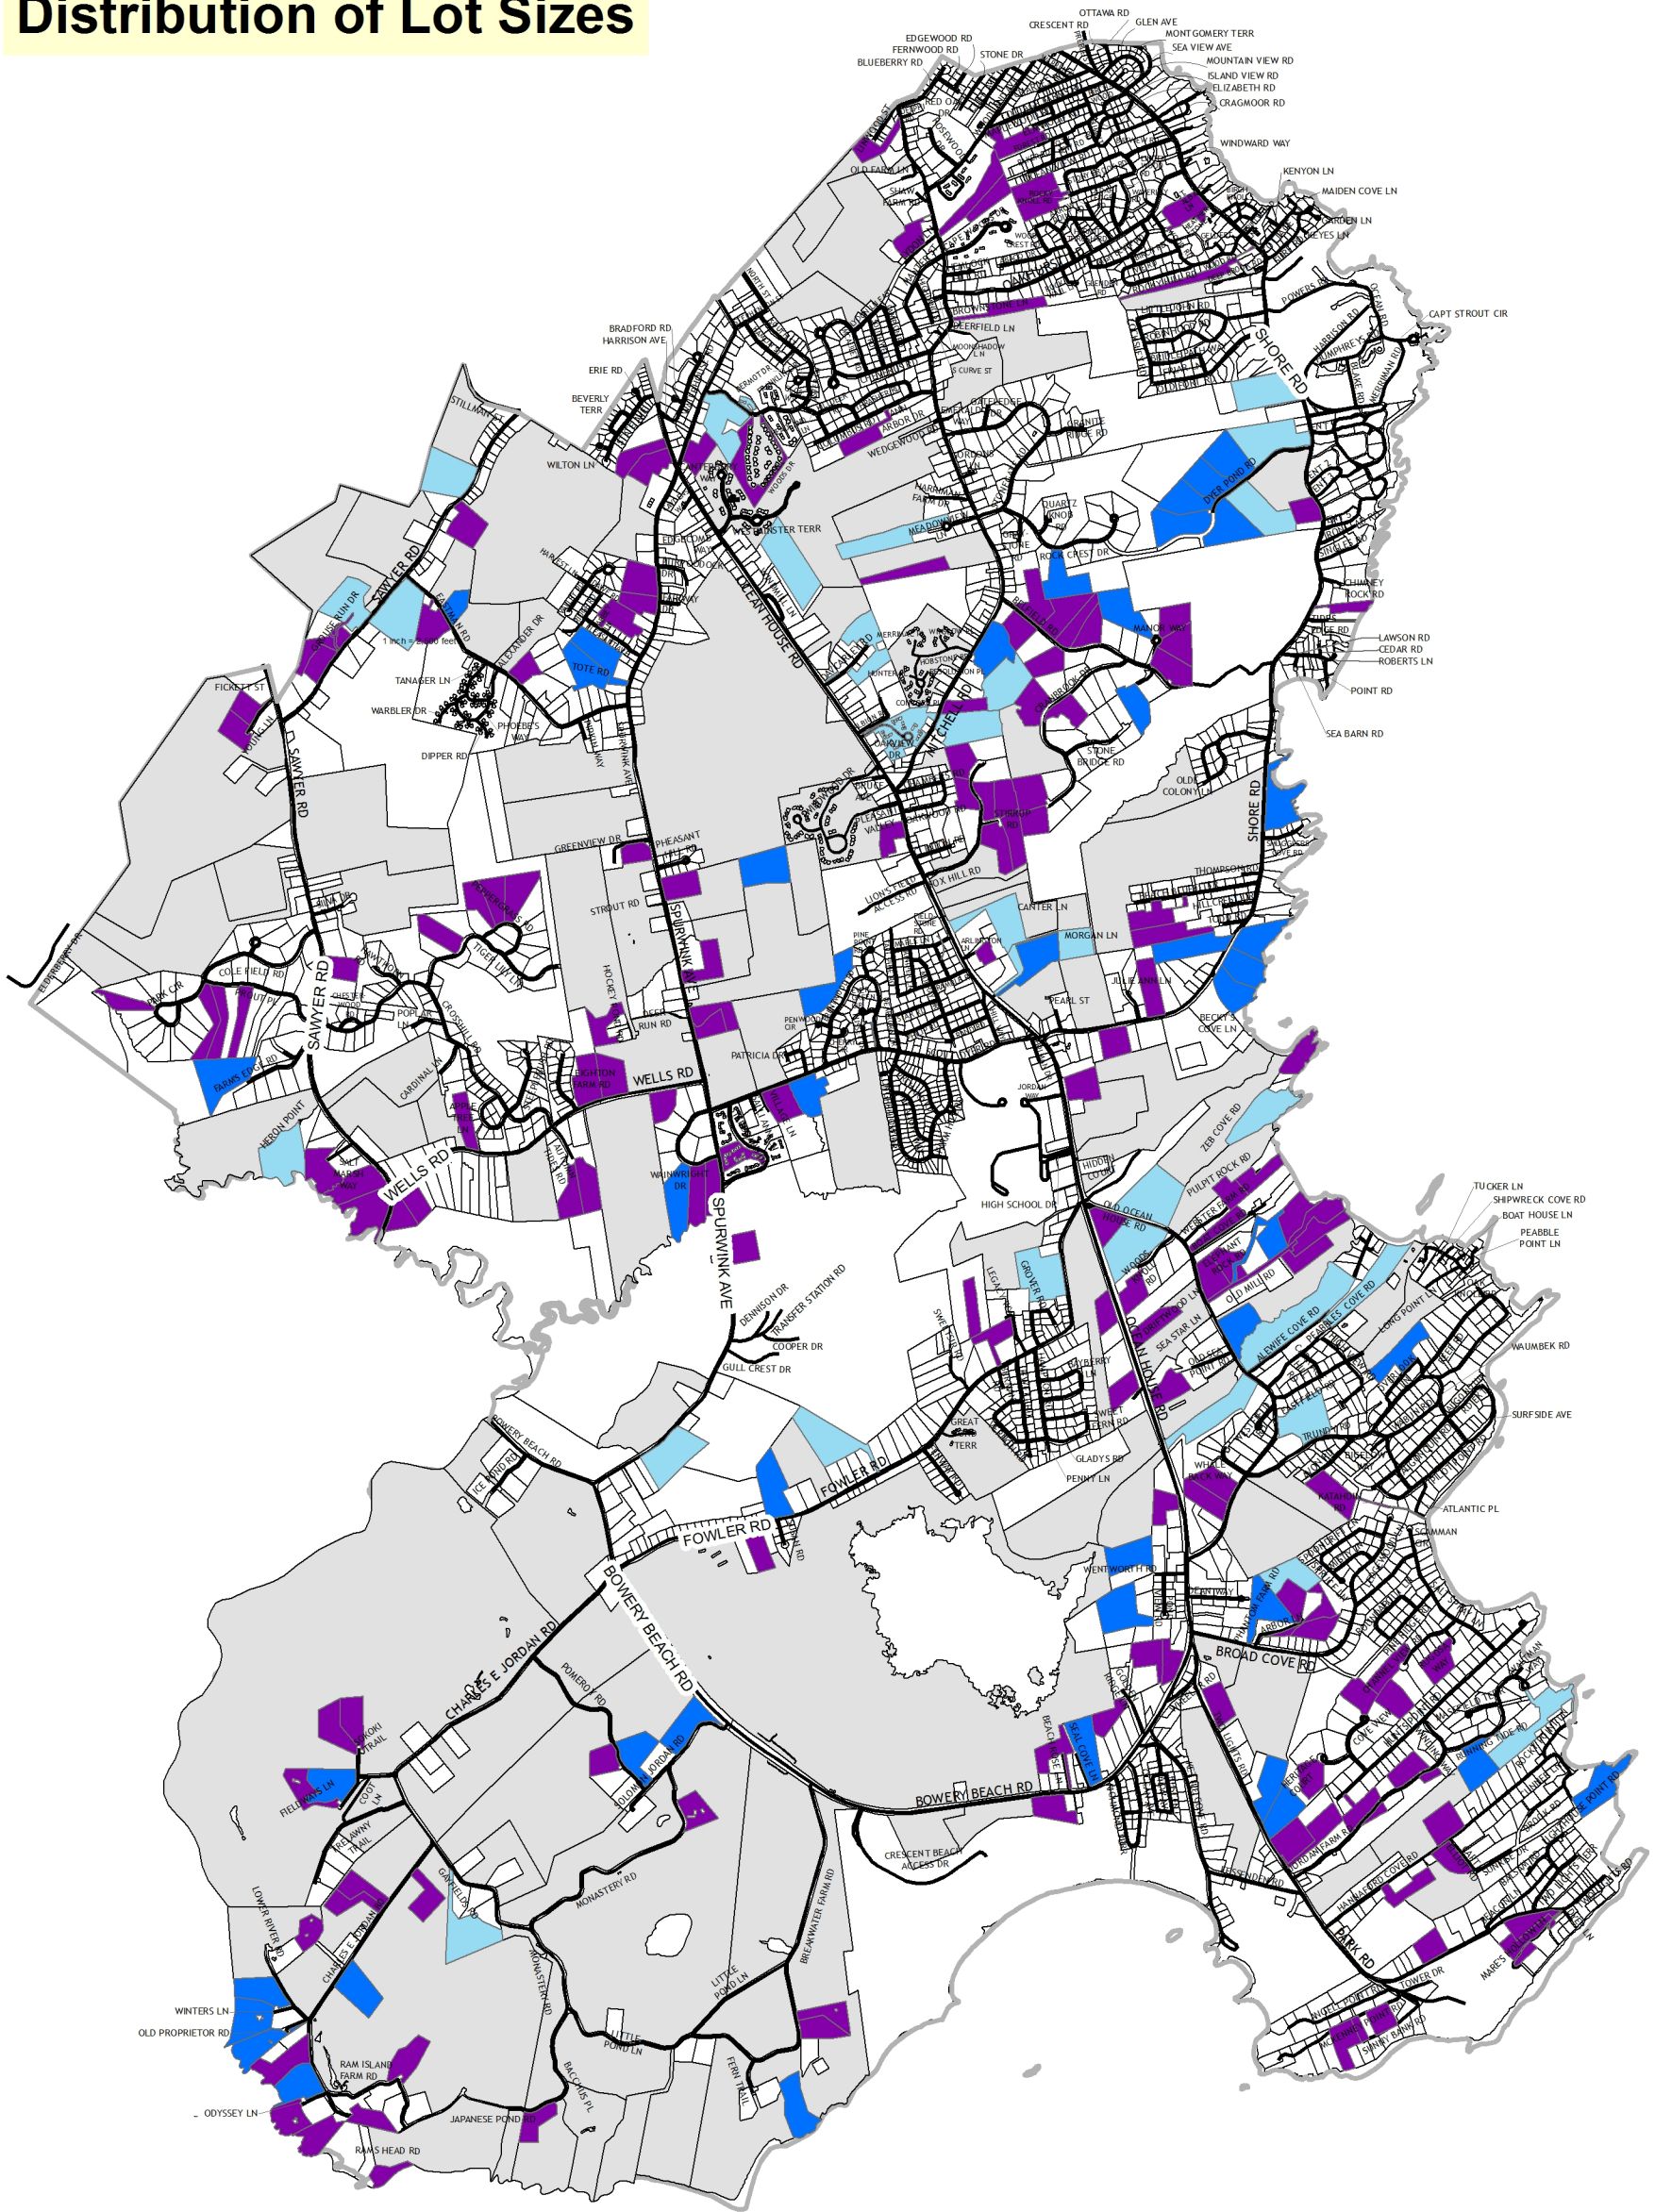

# Town of Cape Elizabeth Distribution of Lot Sizes

## Legend

- 3-5 acre: 158
- 5-7 acre: 44
- 7-10 acre: 33
- 10+ acre: 107